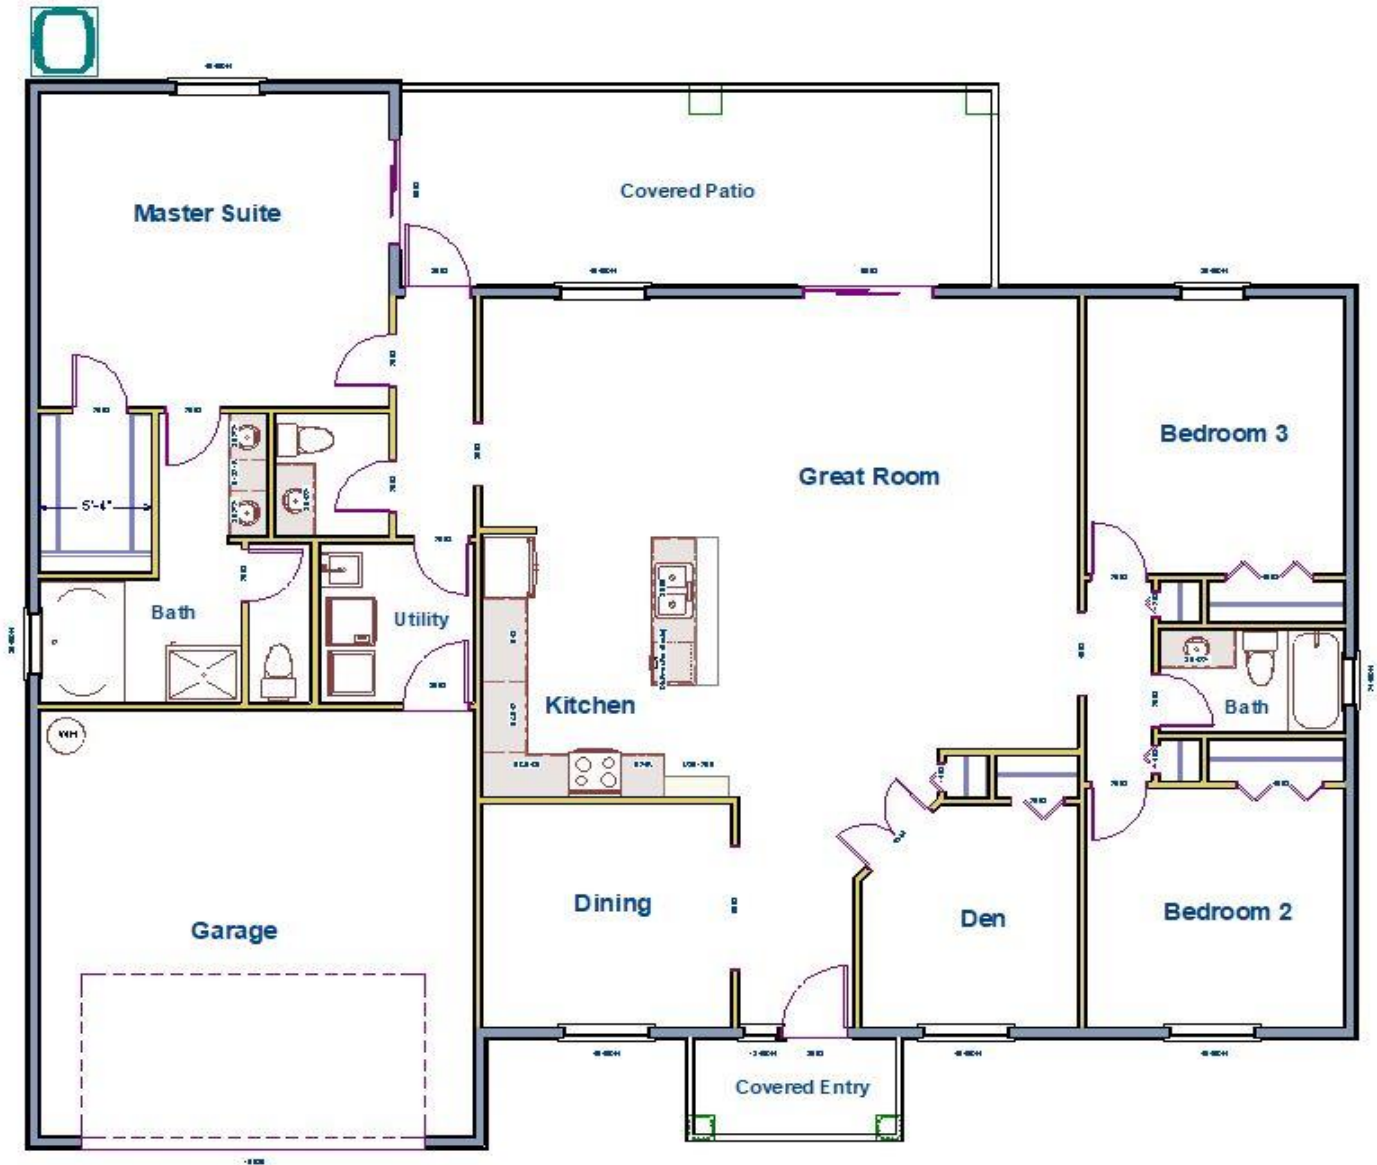

Reagan

Overall Size	62'-0" x 51'-6"
Living	1990 sq ft
Garage	464 sq ft
Cov. Patio	354 sq ft
Entry	60 sq ft
TOTAL	2868 sq ft

Note:

Because we constantly improve our homes, floor plans are subject to change. We reserve the right to change designs, features, materials and pricing without prior notice. Room dimensions are approximate and may be based on outside dimensions.

7195 66th St North, Pinellas Park, FL 33781 * 727-546-6611

**AMERICAN
HOUSING
BUILDERS II, INC.**

"Building the American Dream One Home at a Time"

CBCO60384

Reagan

ELEVATION A

ELEVATION B

Because we constantly improve our homes, floor plans are subject to change. We reserve the right to change designs, features, materials and pricing without prior notice. Room dimensions are approximate and may be based on outside dimensions.