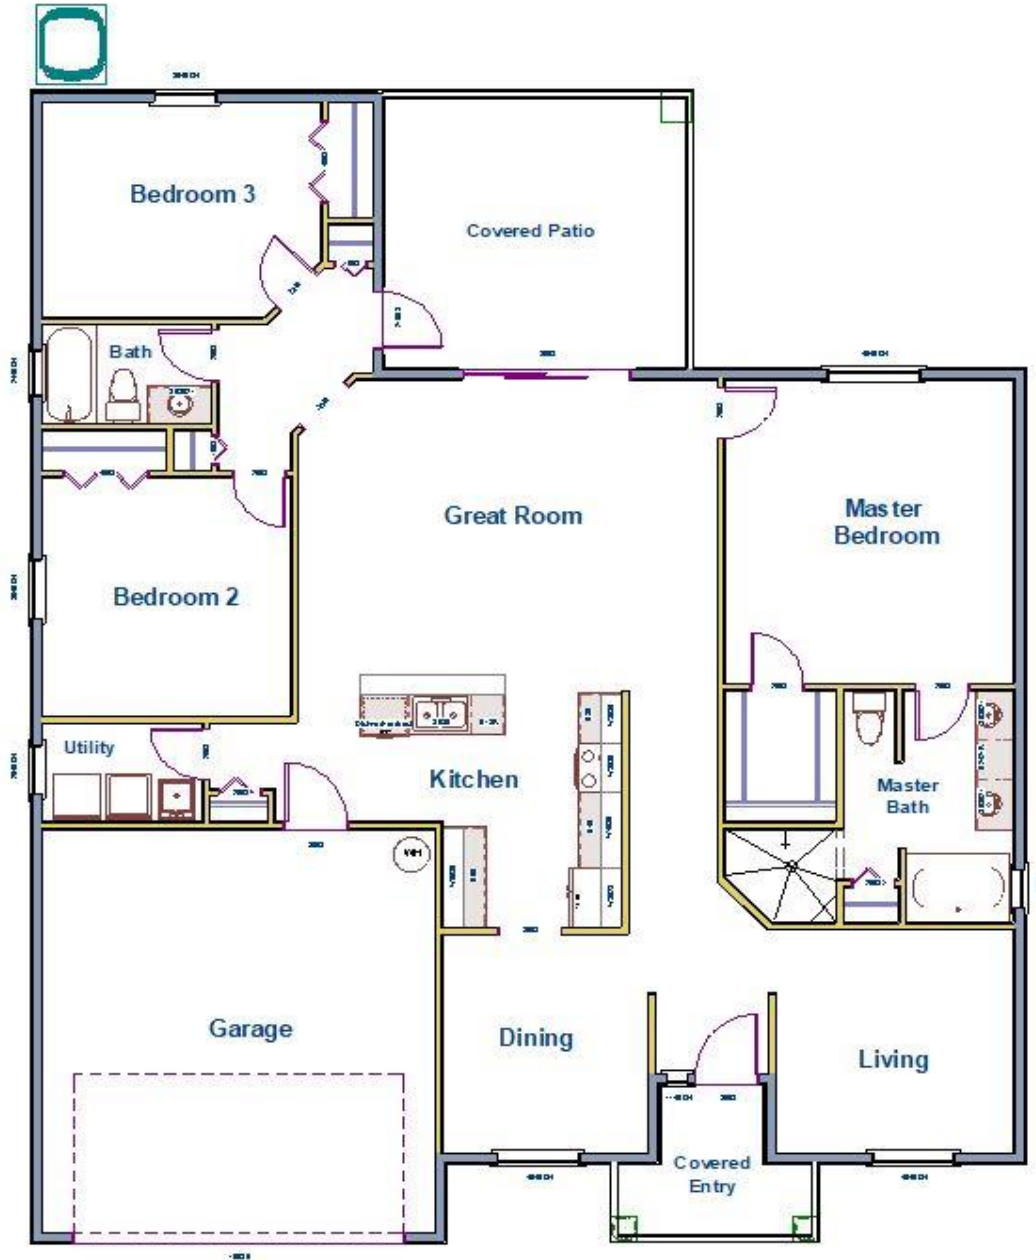

AMERICAN HOUSING BUILDERS II, INC.

"Building the American Dream One Home at a Time"

CBCO60384

Roosevelt

Overall Size	48'-0" x 58'-0"	
Living	1809	sq ft
Garage	402	sq ft
Cov. Patio	210	sq ft
Entry	64	sq ft
TOTAL	2485	sq ft

Note:

Because we constantly improve our homes, floor plans are subject to change. We reserve the right to change designs, features, materials and pricing without prior notice. Room dimensions are approximate and may be based on outside dimensions.